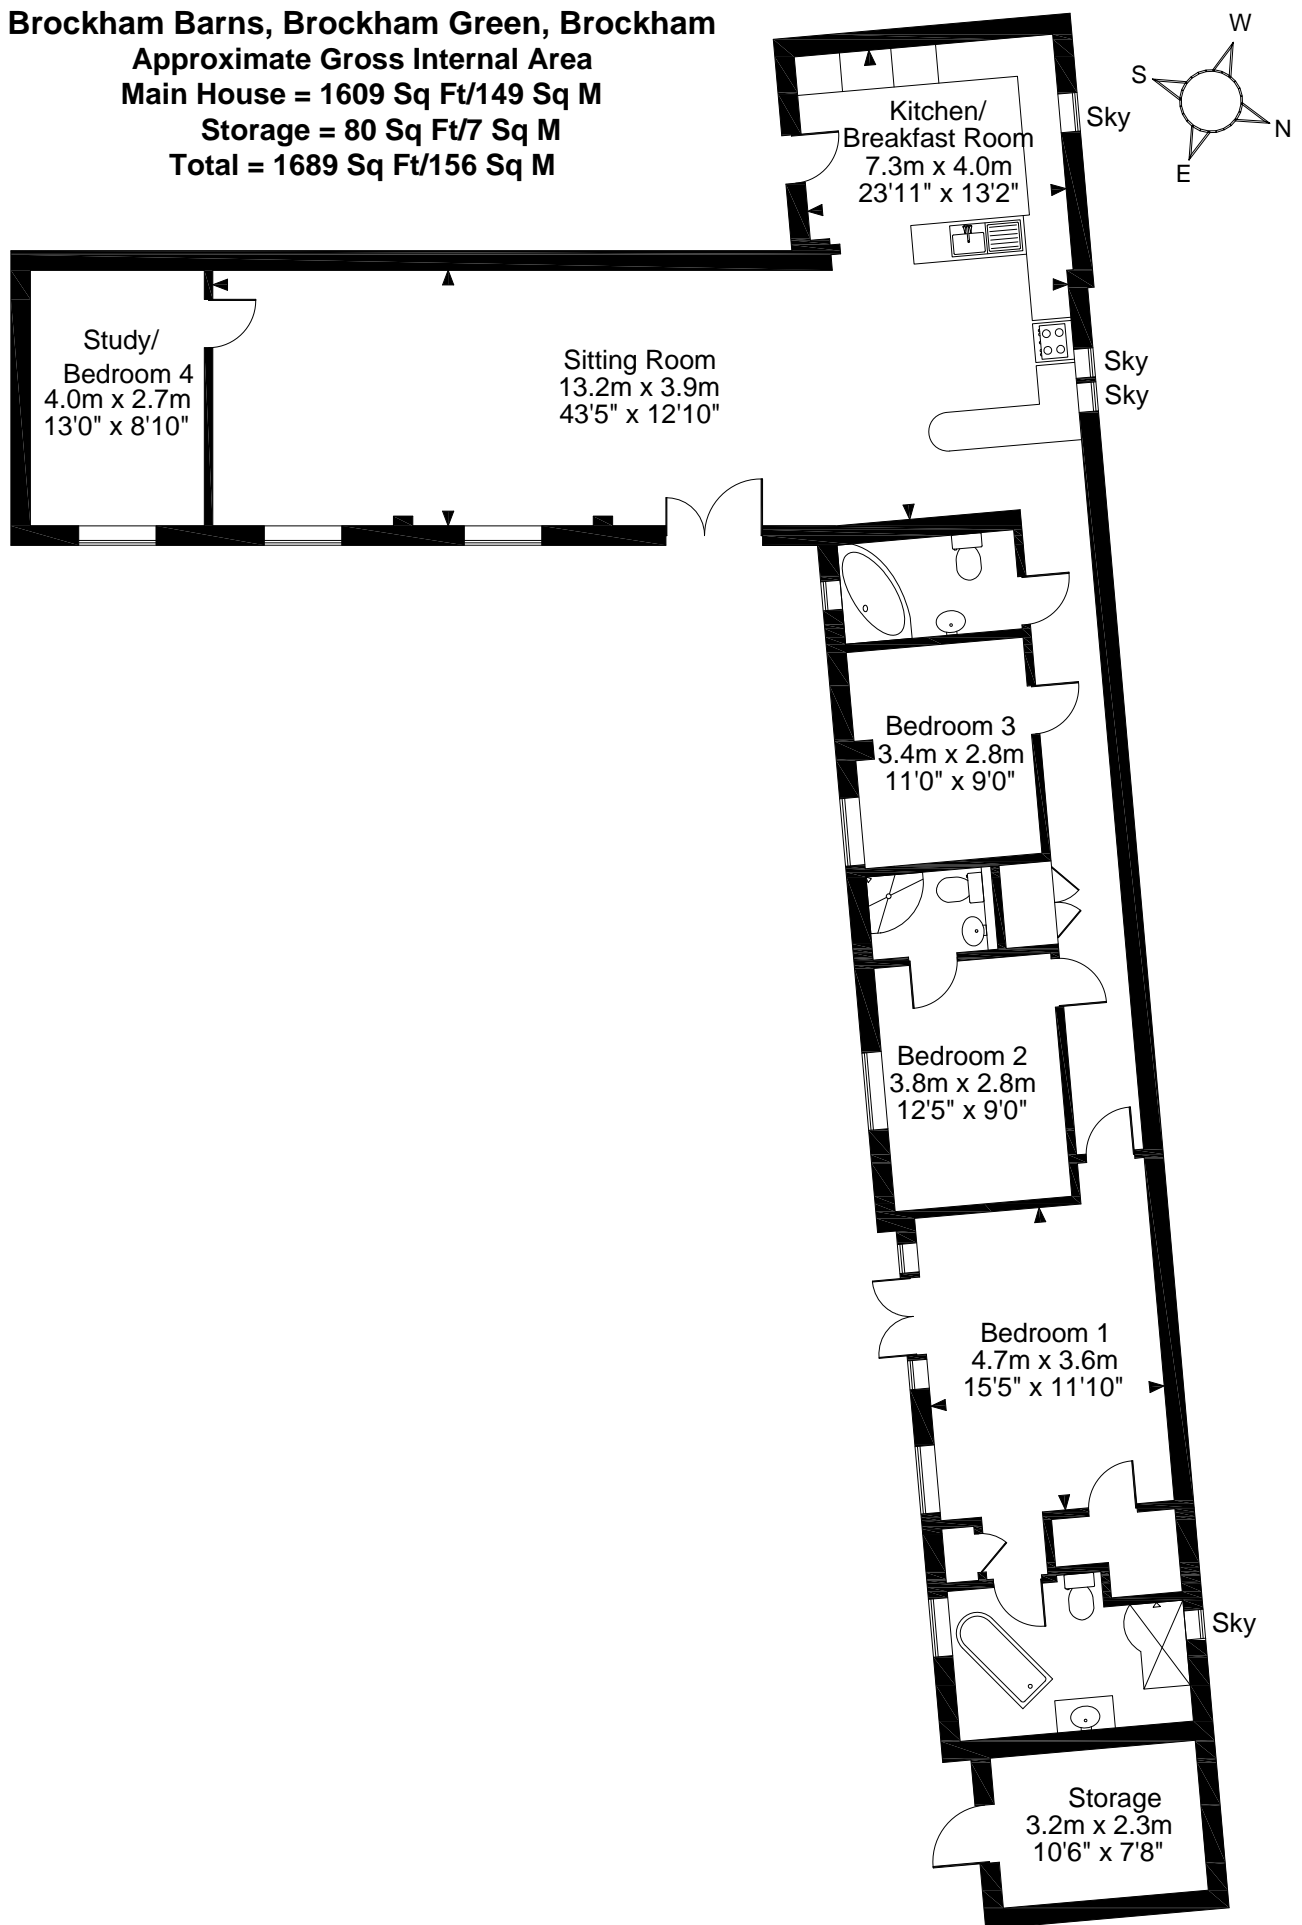

Brockham Barns, Brockham Green, Brockham

Approximate Gross Internal Area

Main House = 1609 Sq Ft/149 Sq M

Storage = 80 Sq Ft/7 Sq M

Total = 1689 Sq Ft/156 Sq M

FOR ILLUSTRATIVE PURPOSES ONLY - NOT TO SCALE

The position & size of doors, windows, appliances and other features are approximate only.

© ehouse. Unauthorised reproduction prohibited. Drawing ref. dig/8105611/NJD