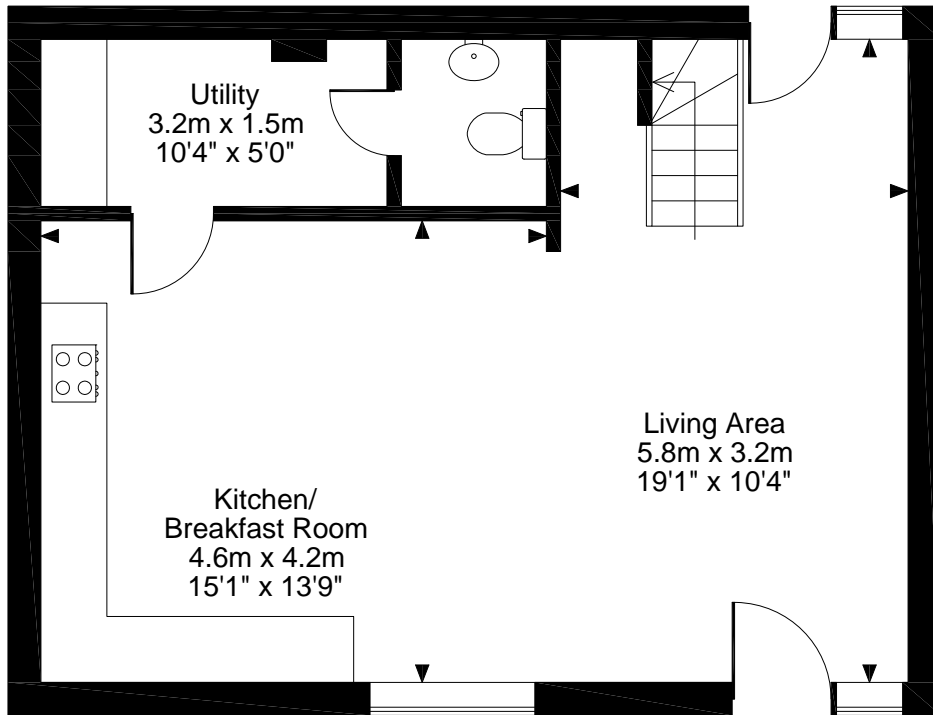

**Brockham Barns, Brockham Green, Brockham**

**Approximate Gross Internal Area**

**Main House = 1007 Sq Ft/93 Sq M**

**Outbuilding = 139 Sq Ft/13 Sq M**

**Total = 1146 Sq Ft/106 Sq M**

**Outbuilding**

**Ground Floor**

**First Floor**

**FOR ILLUSTRATIVE PURPOSES ONLY - NOT TO SCALE**

The position & size of doors, windows, appliances and other features are approximate only.

© ehouse. Unauthorised reproduction prohibited. Drawing ref. dig/8105660/NJD