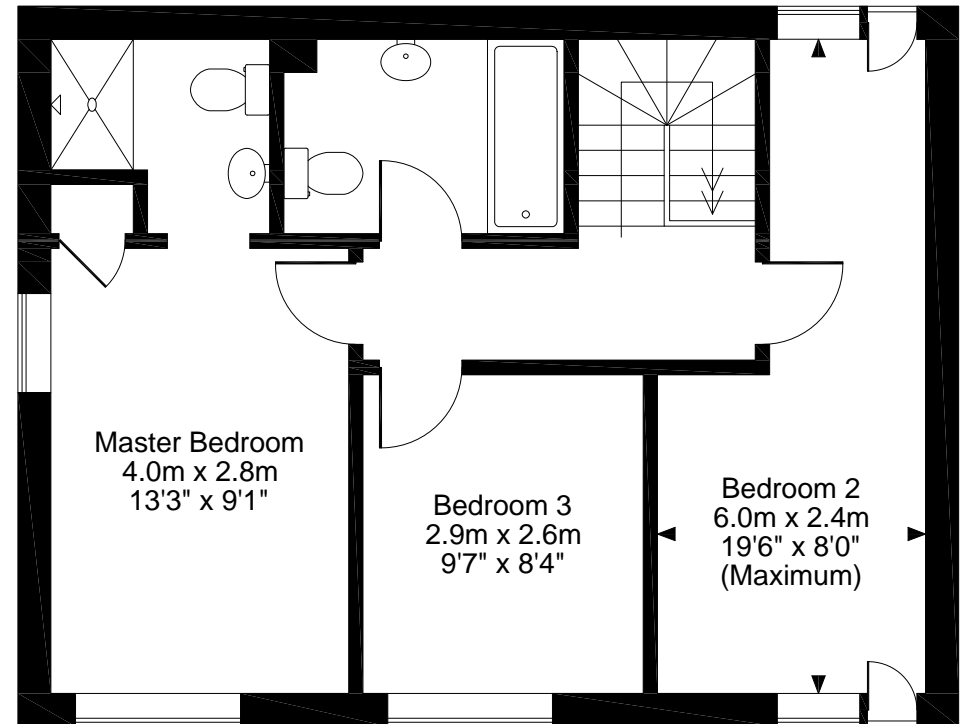

**Brockham Barns, Brockham Green, Brockham**

**Approximate Gross Internal Area**

**Main House = 1007 Sq Ft/93 Sq M**

**Outbuilding = 139 Sq Ft/13 Sq M**

**Total = 1146 Sq Ft/106 Sq M**

**Outbuilding**

**Ground Floor**

**First Floor**

**FOR ILLUSTRATIVE PURPOSES ONLY - NOT TO SCALE**

The position & size of doors, windows, appliances and other features are approximate only.

© ehouse. Unauthorised reproduction prohibited. Drawing ref. dig/8105660/NJD