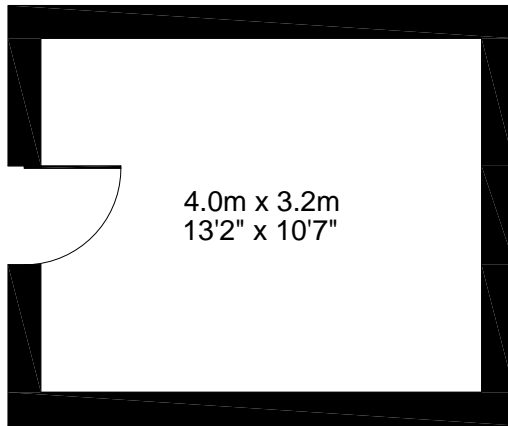

**Brockham Barns, Brockham Green, Brockham**

**Approximate Gross Internal Area**

**Main House = 1007 Sq Ft/93 Sq M**

**Outbuilding = 139 Sq Ft/13 Sq M**

**Total = 1146 Sq Ft/106 Sq M**

**Outbuilding**

**Ground Floor**

**First Floor**

**FOR ILLUSTRATIVE PURPOSES ONLY - NOT TO SCALE**

The position & size of doors, windows, appliances and other features are approximate only.

© ehouse. Unauthorised reproduction prohibited. Drawing ref. dig/8105660/NJD